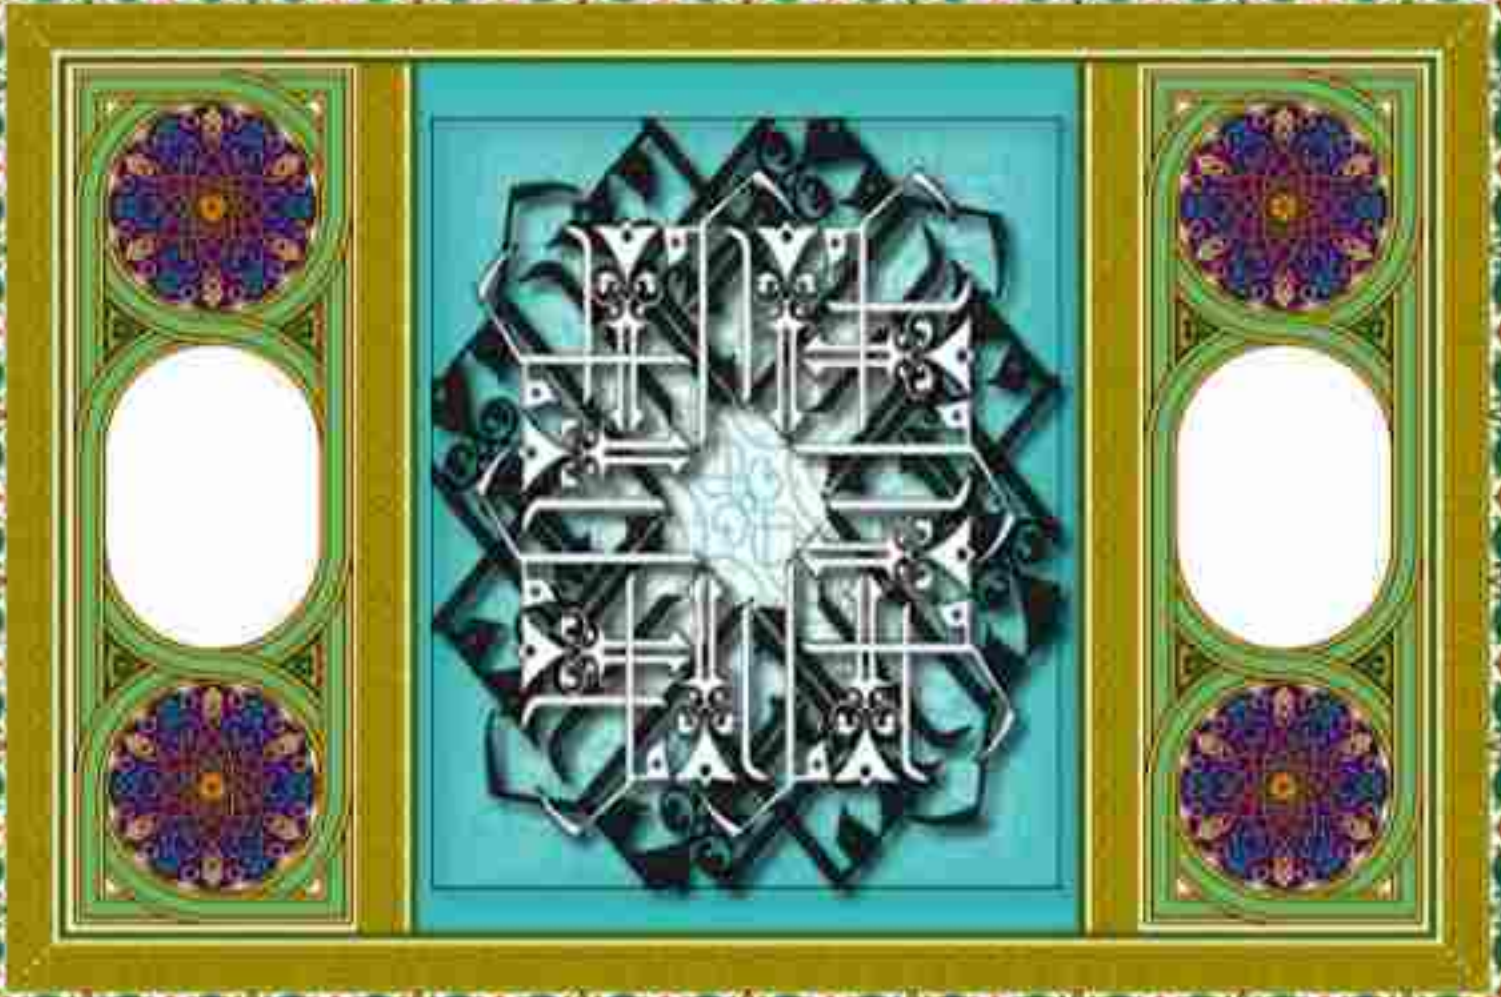

# CALLIGRAFIA ISLAMICA 1

محمد وآل الله

صلى الله عليه وآله

The image features a dense, repeating floral pattern of golden-brown roses on a dark, textured background. At the top center, there is a small, pointed decorative element with a yellow background and colorful floral motifs in red, blue, and purple. Below this, a rectangular panel with a gold border contains the calligraphic text. The text is written in a fluid, cursive style, starting with a long horizontal line on the right side.