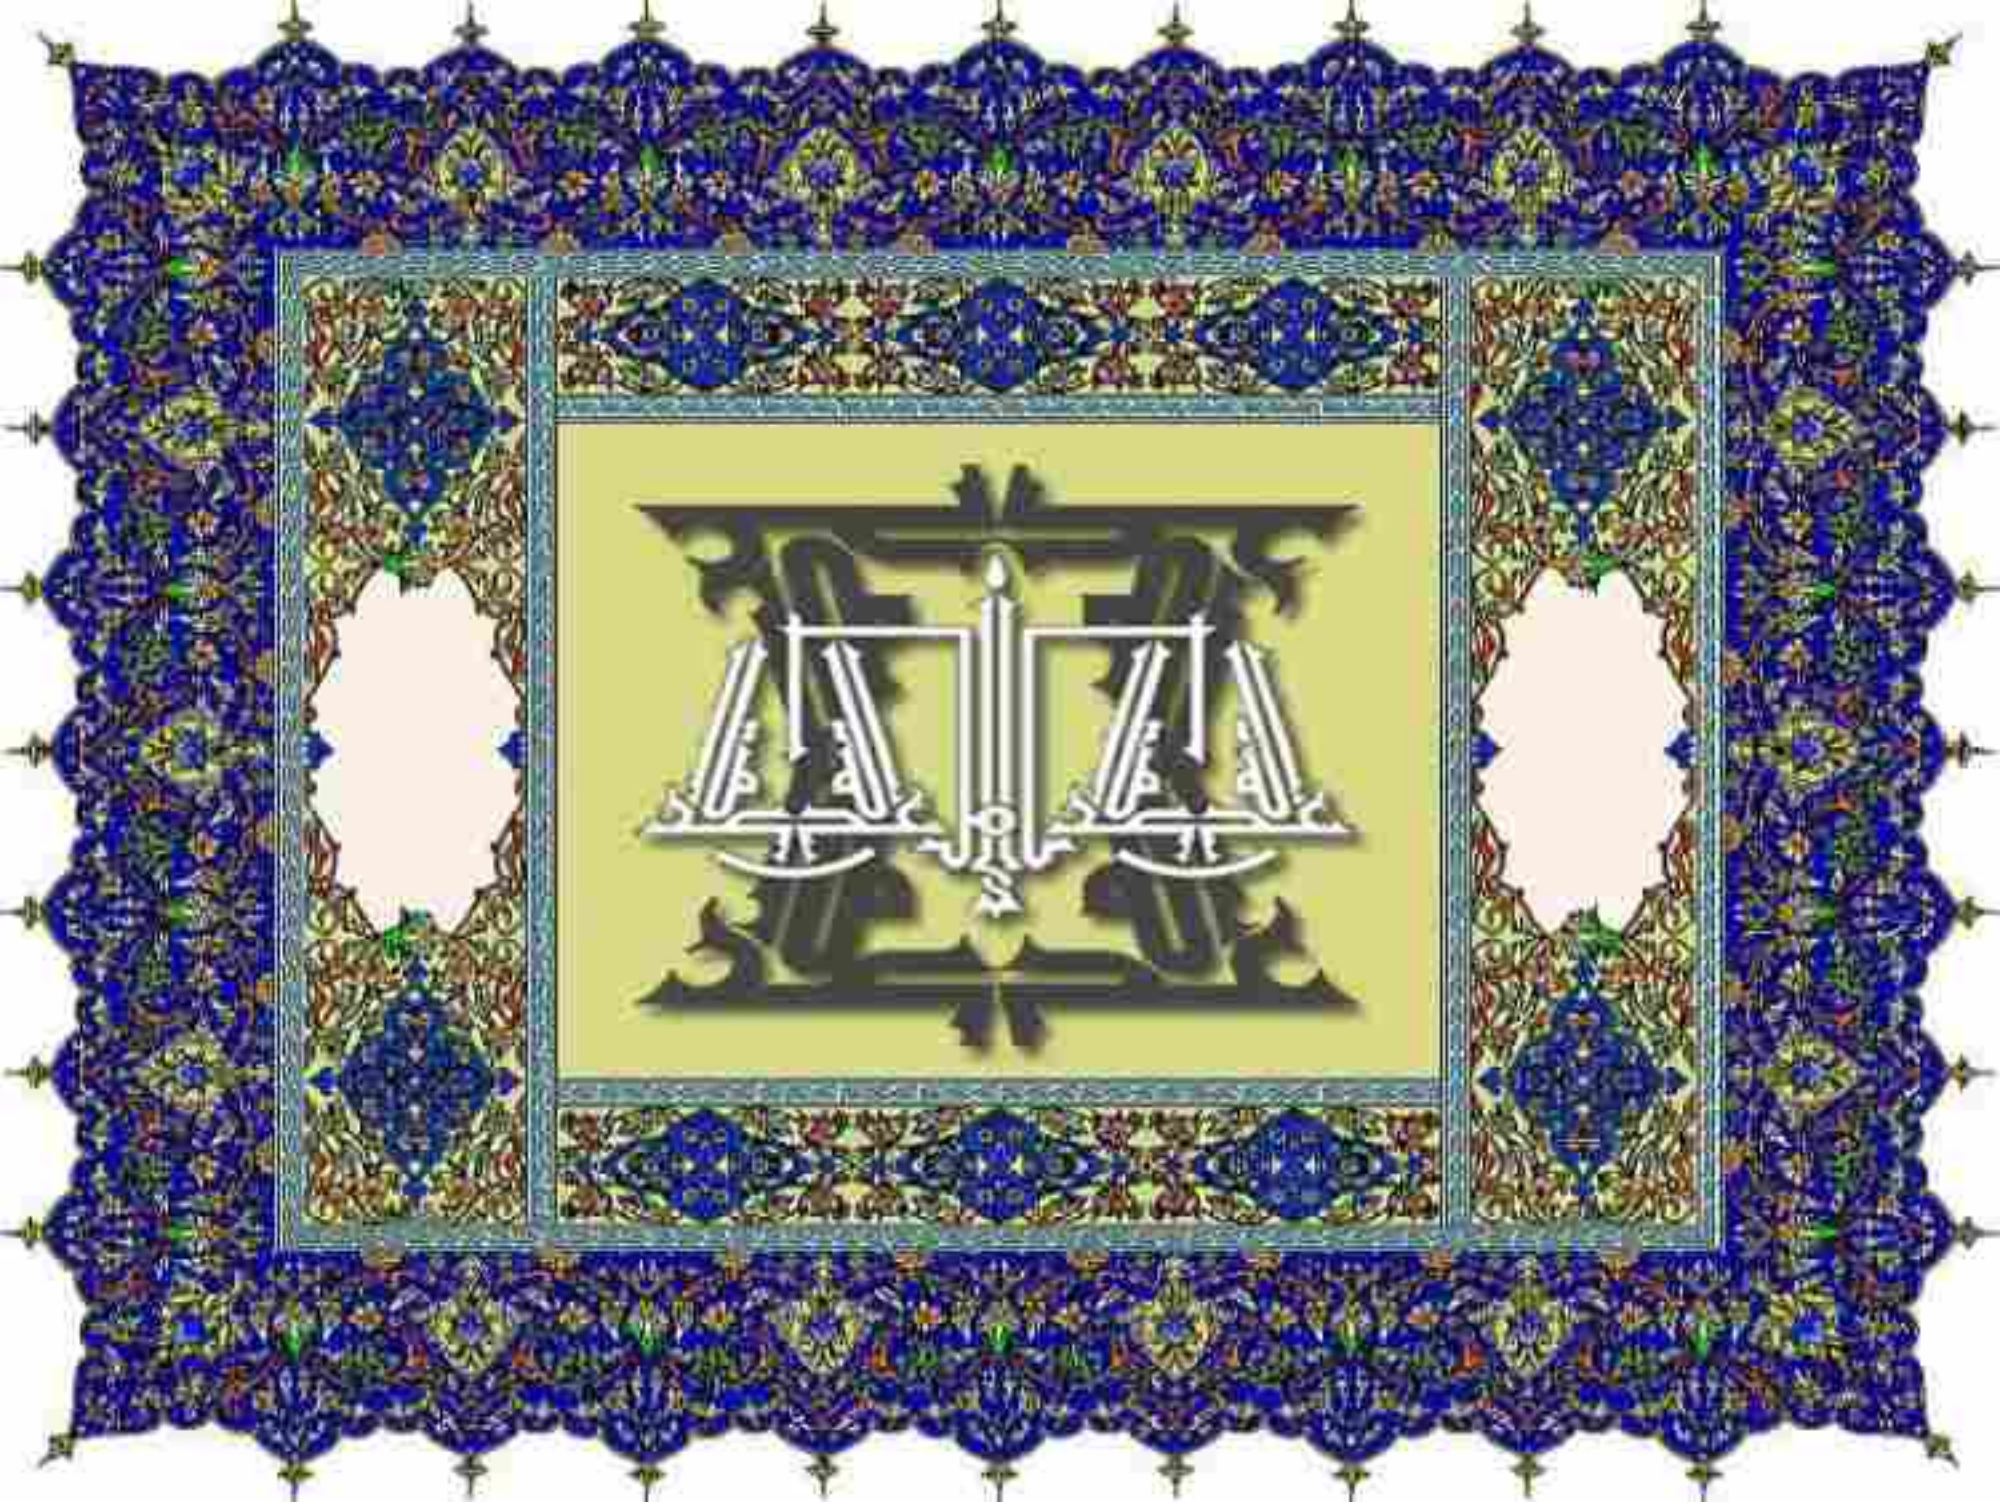

# CALLIGRAFIA ISLAMICA 1

محمد وآل الله

صلى الله عليه وآله

The image features a dense, repeating floral pattern of golden-brown roses on a dark, textured background. At the top center, there is a small, pointed decorative element with a yellow background and colorful floral motifs in red, blue, and purple. Below this, a rectangular panel with a gold border contains the calligraphic text. The text is written in a fluid, cursive style, starting with a long horizontal line on the right side.